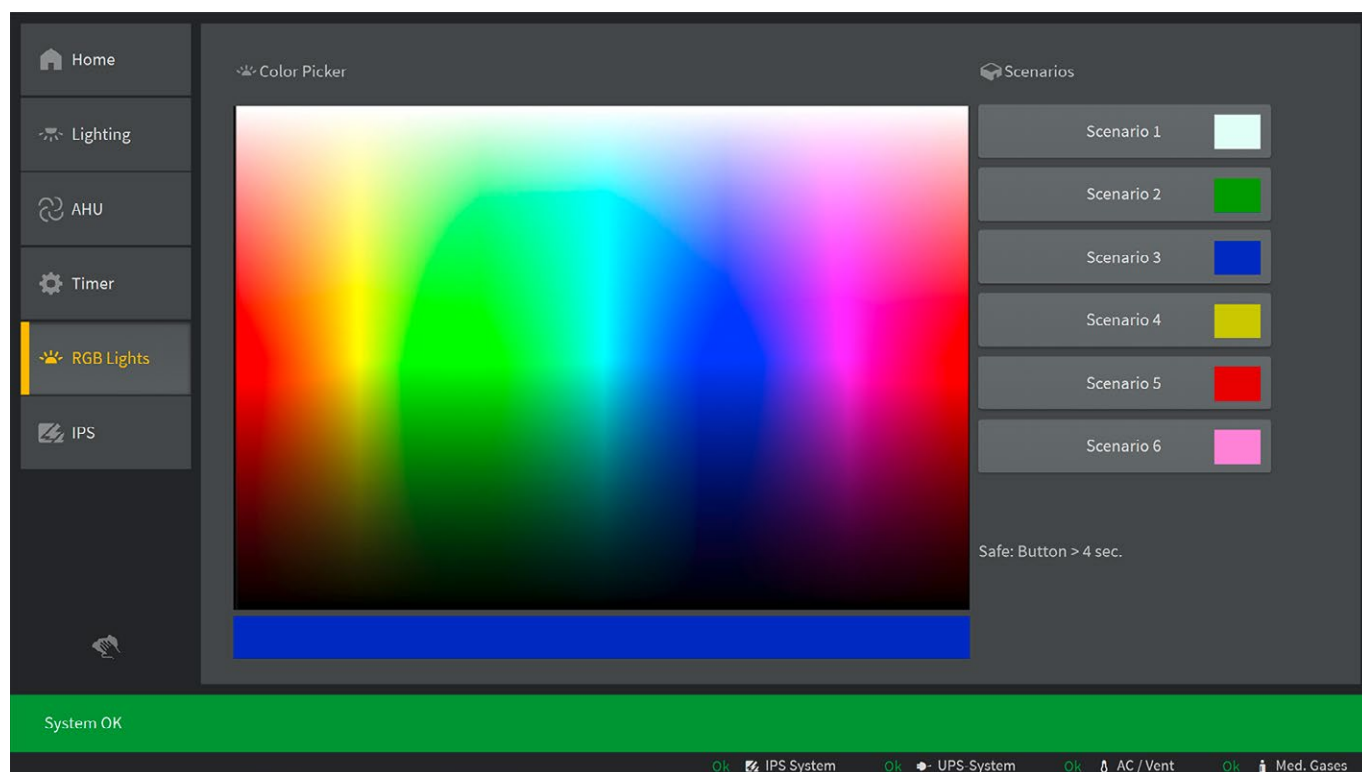

CP9xx – Mustervisualisierung