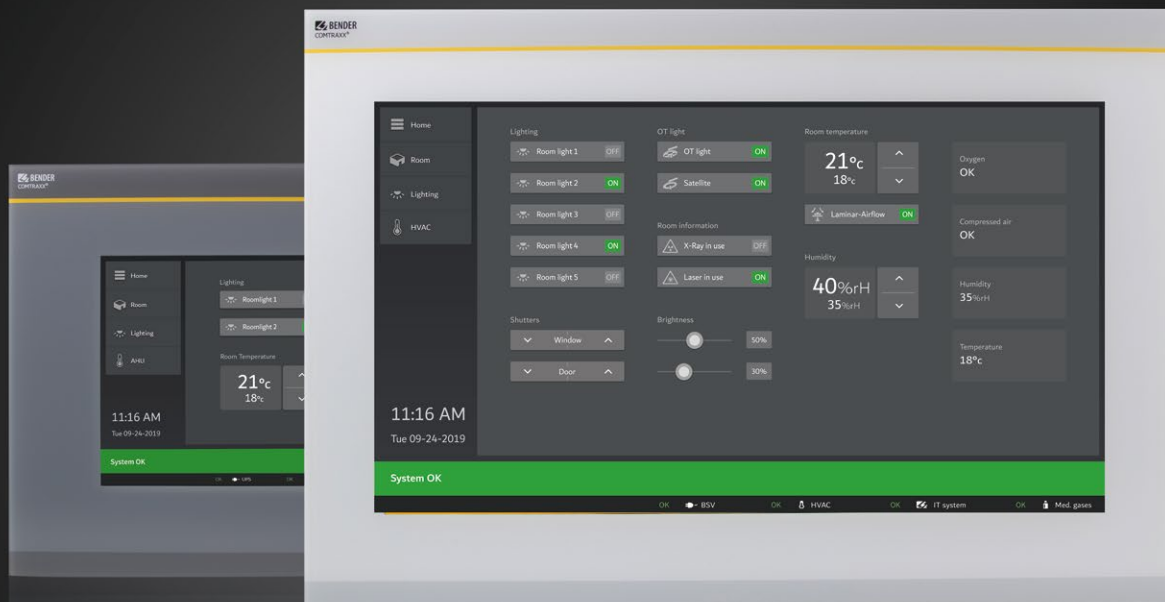

CP9xx

Mustervisualisierung 15" und 24"

CP9xx – Mustervisualisierung

Stil: Dark

Die Bedienoberfläche der COMTRAXX® CP9xx Tableaus kann individuell an die jeweiligen Anforderungen und das Corporate Design angepasst werden.

Hinweis:
Die unterschiedlichen Stile sind frei wählbar.

Stil: 3D-Dark

Stil: White

CP9xx – Mustervisualisierung

CP9xx – Mustervisualisierung

The screenshot displays the CP9xx control interface. On the left is a vertical navigation menu with icons for Home, Lighting, AHU (highlighted), Timer, RGB Lights, and IPS. The main area is divided into two sections: 'Ventilation' and 'Air Conditioning'. Under 'Ventilation', there are two toggle switches: 'Full UCV Mode' (ON) and 'Conventional Mode' (OFF). The 'Air Conditioning' section shows a temperature display with '0°C' and a vertical slider. Below this, three data boxes are visible: 'Pressure OR' (0bar), 'Temperature Corridor' (21,4°C), and 'Pressure Corridor' (0bar). A green status bar at the bottom indicates 'System OK'. At the very bottom, a row of system status indicators shows 'Ok' for 'IPS System', 'UPS System', 'AC / Vent', and 'Med. Gases'.

This screenshot shows the CP9xx control interface for the 'Timer' function. The left navigation menu is identical to the previous screenshot, with 'Timer' highlighted. The main area features two large digital displays: 'Timer 1' showing '00:0230' in green and 'Elapsed Timer' showing '02:1500' in orange. To the right of each display are three buttons: 'Start', 'Stop', and 'Reset'. At the bottom of the timer section, there are three control buttons: '+/- 1h', '+/- 1min', and '+/- 1sec'. A yellow banner in the top right corner reads 'Optional: Auf Anfrage'. The green 'System OK' status bar and the bottom system status indicators are also present.