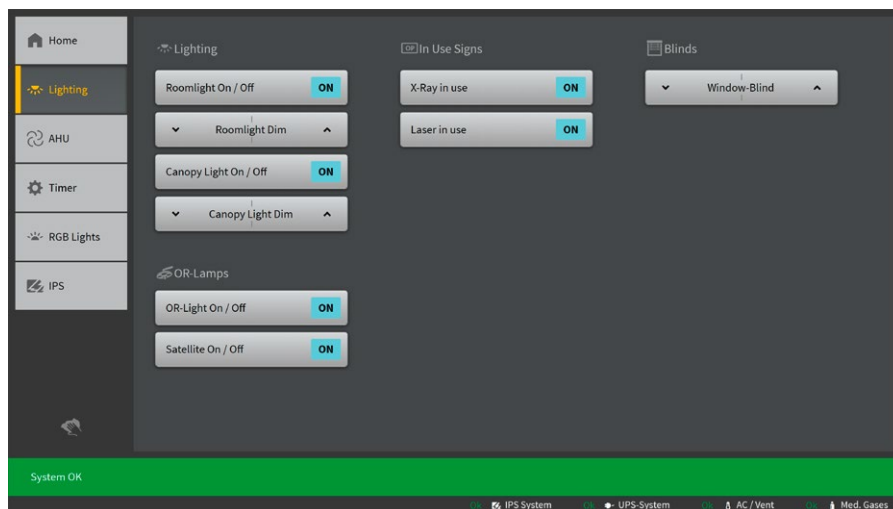

CP9xx

Mustervisualisierung 15" und 24"

CP9xx – Mustervisualisierung

Stil: Dark

Die Bedienoberfläche der COMTRAXX® CP9xx Tableaus kann individuell an die jeweiligen Anforderungen und das Corporate Design angepasst werden.

Hinweis:
Die unterschiedlichen Stile sind frei wählbar.

Stil: 3D-Dark

Stil: White

CP9xx – Mustervisualisierung

CP9xx – Mustervisualisierung

The screenshot displays the CP9xx control interface. On the left is a vertical navigation menu with icons for Home, Lighting, AHU (highlighted), Timer, RGB Lights, and IPS. The main area is divided into two sections: 'Ventilation' and 'Air Conditioning'. Under 'Ventilation', there are two toggle switches: 'Full UCV Mode' (ON) and 'Conventional Mode' (OFF). The 'Air Conditioning' section shows a temperature display with '0°C' and a vertical slider. Below this, three data boxes are visible: 'Pressure OR' (0bar), 'Temperature Corridor' (21,4°C), and 'Pressure Corridor' (0bar). A green status bar at the bottom indicates 'System OK'. At the very bottom, a row of system status indicators shows 'Ok' for 'IPS System', 'UPS System', 'AC / Vent', and 'Med. Gases'.

This screenshot shows the CP9xx control interface for the 'Timer' function. The left navigation menu is identical to the previous screenshot, with 'Timer' highlighted. The main area features two large digital displays: 'Timer 1' showing '00:0230' in green and 'Elapsed Timer' showing '02:1500' in orange. To the right of each display are three buttons: 'Start', 'Stop', and 'Reset'. At the bottom of the timer section, there are three control buttons: '+/- 1h', '+/- 1min', and '+/- 1sec'. A yellow banner in the top right corner reads 'Optional: Auf Anfrage'. The green 'System OK' status bar and the bottom system status indicators are also present.