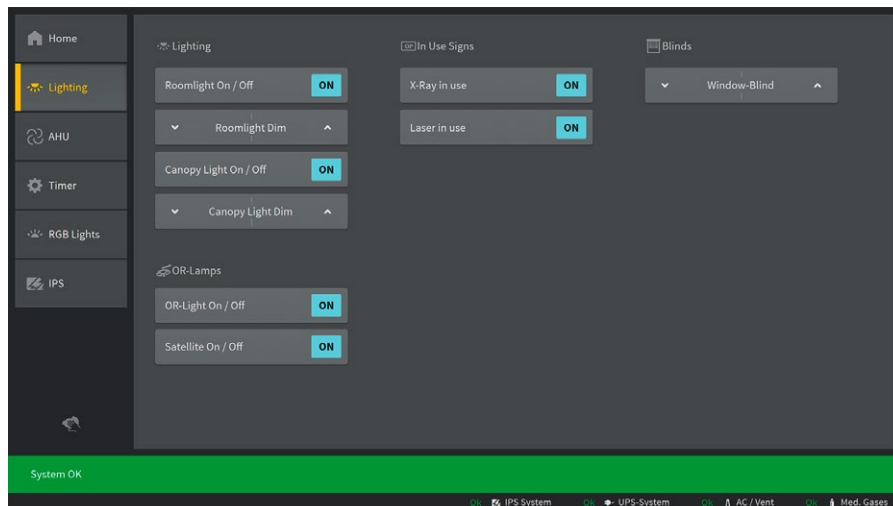

CP9xx

Mustervisualisierung 15" und 24"

CP9xx – Mustervisualisierung

Stil: Dark

Die Bedienoberfläche der COMTRAXX® CP9xx Tableaus kann individuell an die jeweiligen Anforderungen und das Corporate Design angepasst werden.

Hinweis:
Die unterschiedlichen Stile sind frei wählbar.

Stil: 3D-Dark

Stil: White

CP9xx – Mustervisualisierung

CP9xx – Mustervisualisierung

The screenshot displays the CP9xx control interface. On the left is a vertical navigation menu with icons for Home, Lighting, AHU (highlighted), Timer, RGB Lights, and IPS. The main area is divided into two sections: 'Ventilation' and 'Air Conditioning'. Under 'Ventilation', there are two toggle switches: 'Full UCV Mode' (ON) and 'Conventional Mode' (OFF). The 'Air Conditioning' section shows a temperature display with '0°C' and a vertical slider. Below this, three data boxes are visible: 'Pressure OR' (0bar), 'Temperature Corridor' (21,4°C), and 'Pressure Corridor' (0bar). A green status bar at the bottom indicates 'System OK'. At the very bottom, a row of system status indicators shows 'Ok' for 'IPS System', 'UPS System', 'AC / Vent', and 'Med. Gases'.

This screenshot shows the CP9xx control interface for the 'Timer' function. The left navigation menu is identical to the previous screenshot, with 'Timer' highlighted. The main area features two large digital displays: 'Timer 1' showing '00:0230' in green and 'Elapsed Timer' showing '02:1500' in orange. To the right of each display are three buttons: 'Start', 'Stop', and 'Reset'. At the bottom of the timer section, there are three control buttons: '+/- 1h', '+/- 1min', and '+/- 1sec'. A yellow banner in the top right corner reads 'Optional: Auf Anfrage'. The green 'System OK' status bar and the bottom system status indicators are also present.