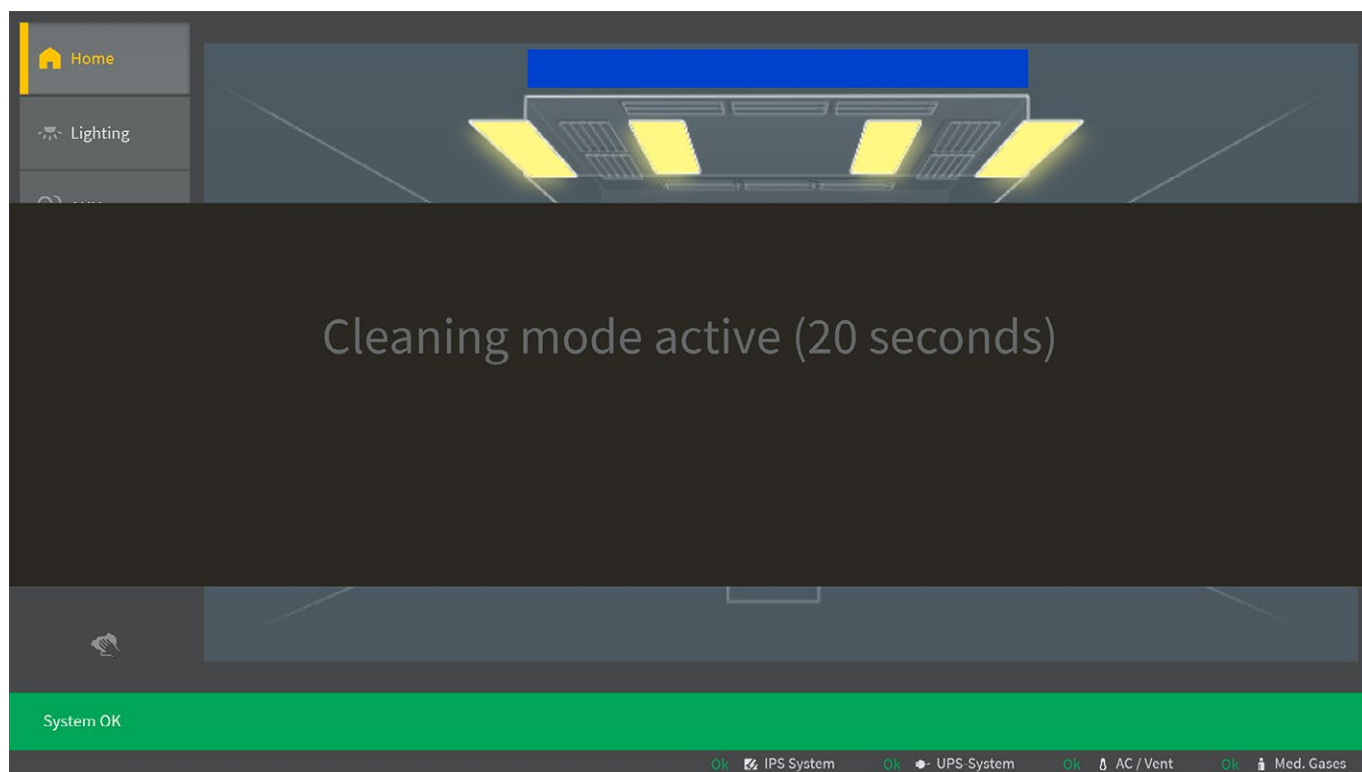

CP9xx – Mustervisualisierung