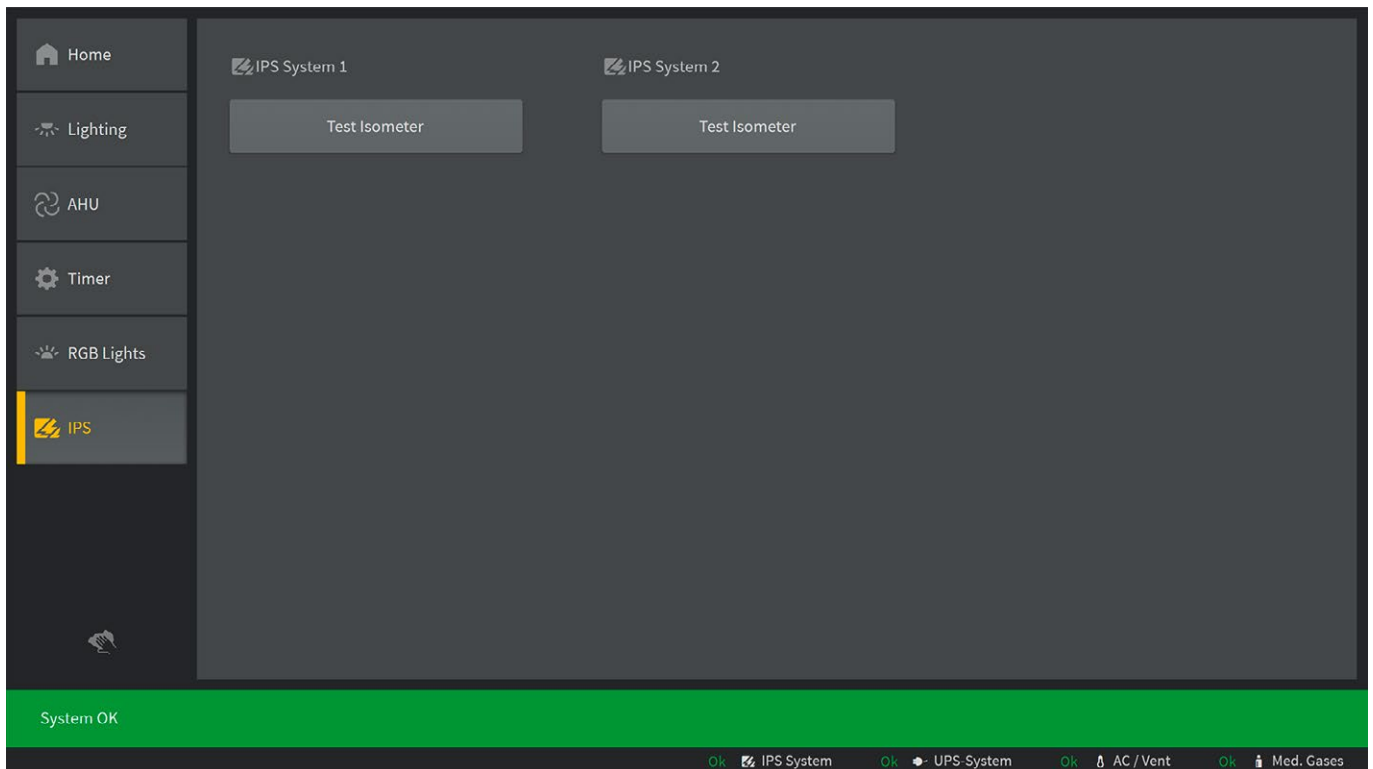

CP9xx – Mustervisualisierung