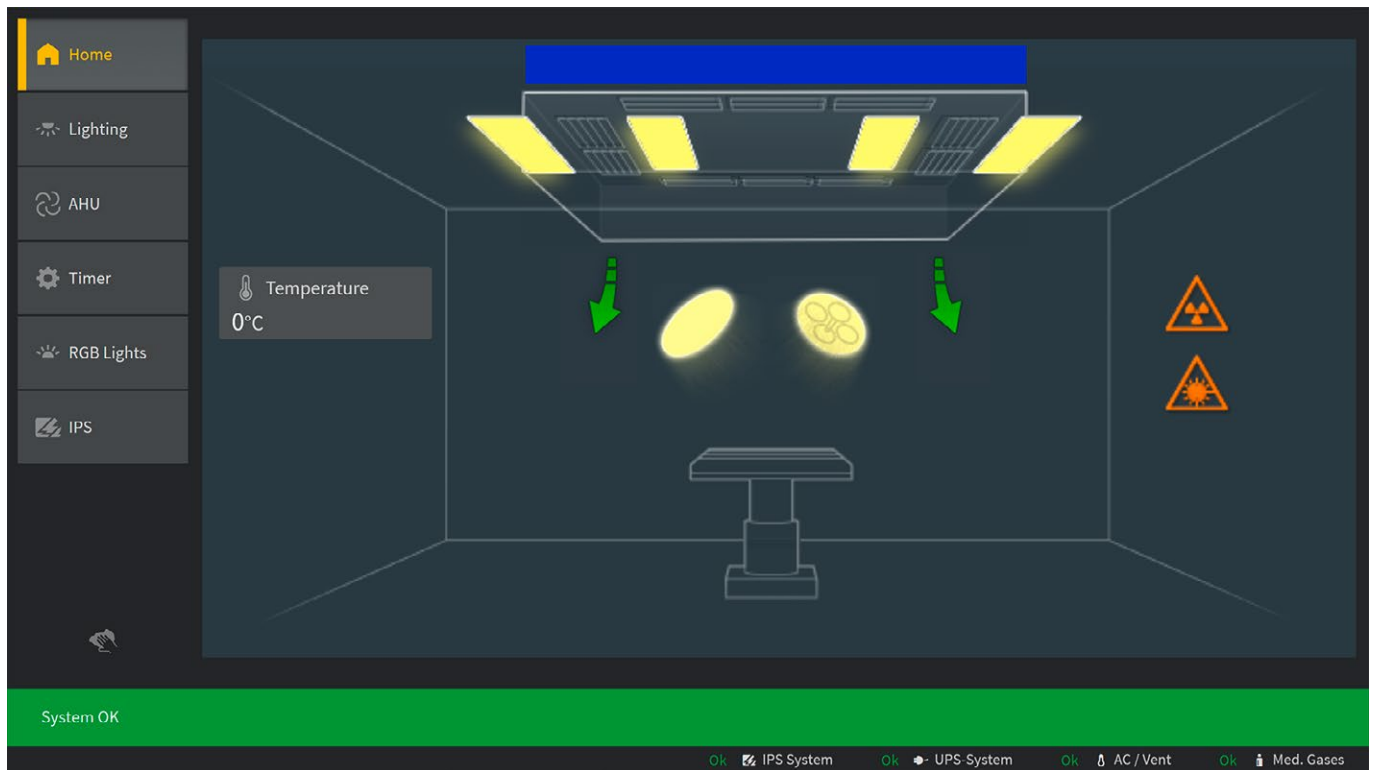

CP9xx

Mustervisualisierung 15" und 24"

CP9xx – Mustervisualisierung

Stil: Dark

Die Bedienoberfläche der COMTRAXX® CP9xx Tableaus kann individuell an die jeweiligen Anforderungen und das Corporate Design angepasst werden.

Hinweis:
Die unterschiedlichen Stile sind frei wählbar.

Stil: 3D-Dark

Stil: White

CP9xx – Mustervisualisierung

CP9xx – Mustervisualisierung

The screenshot displays the CP9xx control interface. On the left is a vertical navigation menu with icons for Home, Lighting, AHU (highlighted), Timer, RGB Lights, and IPS. The main area is divided into two sections: 'Ventilation' and 'Air Conditioning'. Under 'Ventilation', there are two toggle switches: 'Full UCV Mode' (ON) and 'Conventional Mode' (OFF). The 'Air Conditioning' section shows a temperature display with '0°C' and a vertical slider. Below this, three data boxes are visible: 'Pressure OR' (0bar), 'Temperature Corridor' (21,4°C), and 'Pressure Corridor' (0bar). A green status bar at the bottom indicates 'System OK'. At the very bottom, a row of system status indicators shows 'Ok' for 'IPS System', 'UPS System', 'AC / Vent', and 'Med. Gases'.

This screenshot shows the CP9xx control interface for the 'Timer' function. The left navigation menu is identical to the previous screenshot, with 'Timer' highlighted. The main area features two large digital displays: 'Timer 1' showing '00:0230' in green and 'Elapsed Timer' showing '02:1500' in orange. To the right of each display are three buttons: 'Start', 'Stop', and 'Reset'. At the bottom of the timer section, there are three control buttons: '+/- 1h', '+/- 1min', and '+/- 1sec'. A yellow banner in the top right corner reads 'Optional: Auf Anfrage'. The green 'System OK' status bar and the bottom system status indicators are also present.

Lamp 3

Control all	Brightness	Light area	Color
On	+	Wide	3700 K
Off	85%	Narrow	4400 K
Sync	-	Ambilite	5100 K

Lamp

Camera

System OK

Camera 1

On	Pause	Zoom	Focus	Iris
Off		+	+	+
	Rotate	-	-	-

Camera 2