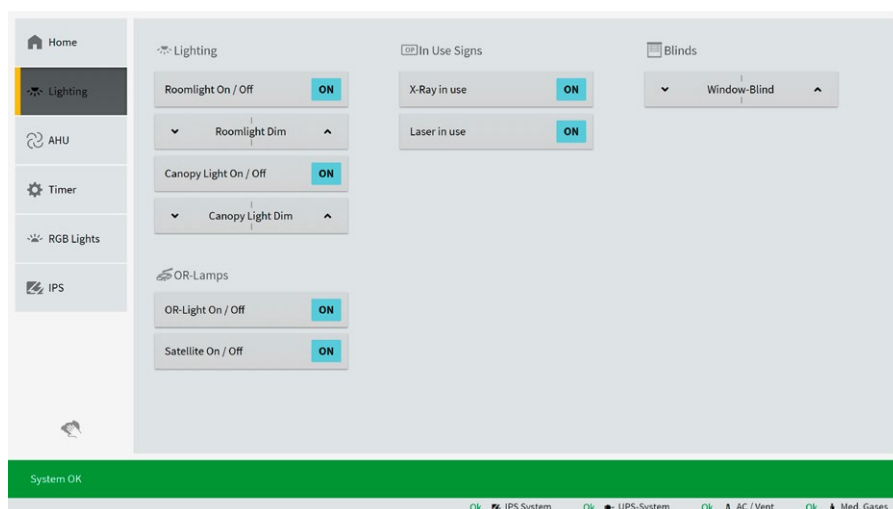

CP9xx

Mustervisualisierung 15" und 24"

CP9xx – Mustervisualisierung

Stil: Dark

Die Bedienoberfläche der COMTRAXX® CP9xx Tableaus kann individuell an die jeweiligen Anforderungen und das Corporate Design angepasst werden.

Hinweis:
Die unterschiedlichen Stile sind frei wählbar.

Stil: 3D-Dark

Stil: White

CP9xx – Mustervisualisierung

CP9xx – Mustervisualisierung

The screenshot displays the CP9xx control interface. On the left is a vertical navigation menu with icons for Home, Lighting, AHU (highlighted), Timer, RGB Lights, and IPS. The main area is divided into two sections: 'Ventilation' and 'Air Conditioning'. Under 'Ventilation', there are two toggle switches: 'Full UCV Mode' (ON) and 'Conventional Mode' (OFF). The 'Air Conditioning' section shows a temperature display with '0°C' and a vertical slider. Below this, three data boxes are visible: 'Pressure OR' (0bar), 'Temperature Corridor' (21,4°C), and 'Pressure Corridor' (0bar). A green status bar at the bottom indicates 'System OK'. At the very bottom, a row of system status indicators shows 'Ok' for 'IPS System', 'UPS System', 'AC / Vent', and 'Med. Gases'.

This screenshot shows the CP9xx control interface for the 'Timer' function. The left navigation menu is identical to the previous screenshot, with 'Timer' highlighted. The main area features two large digital displays: 'Timer 1' showing '00:0230' in green and 'Elapsed Timer' showing '02:1500' in orange. To the right of each display are three buttons: 'Start', 'Stop', and 'Reset'. At the bottom of the timer section, there are three control buttons: '+/- 1h', '+/- 1min', and '+/- 1sec'. A yellow banner in the top right corner reads 'Optional: Auf Anfrage'. The green 'System OK' status bar and the bottom system status indicators are also present.