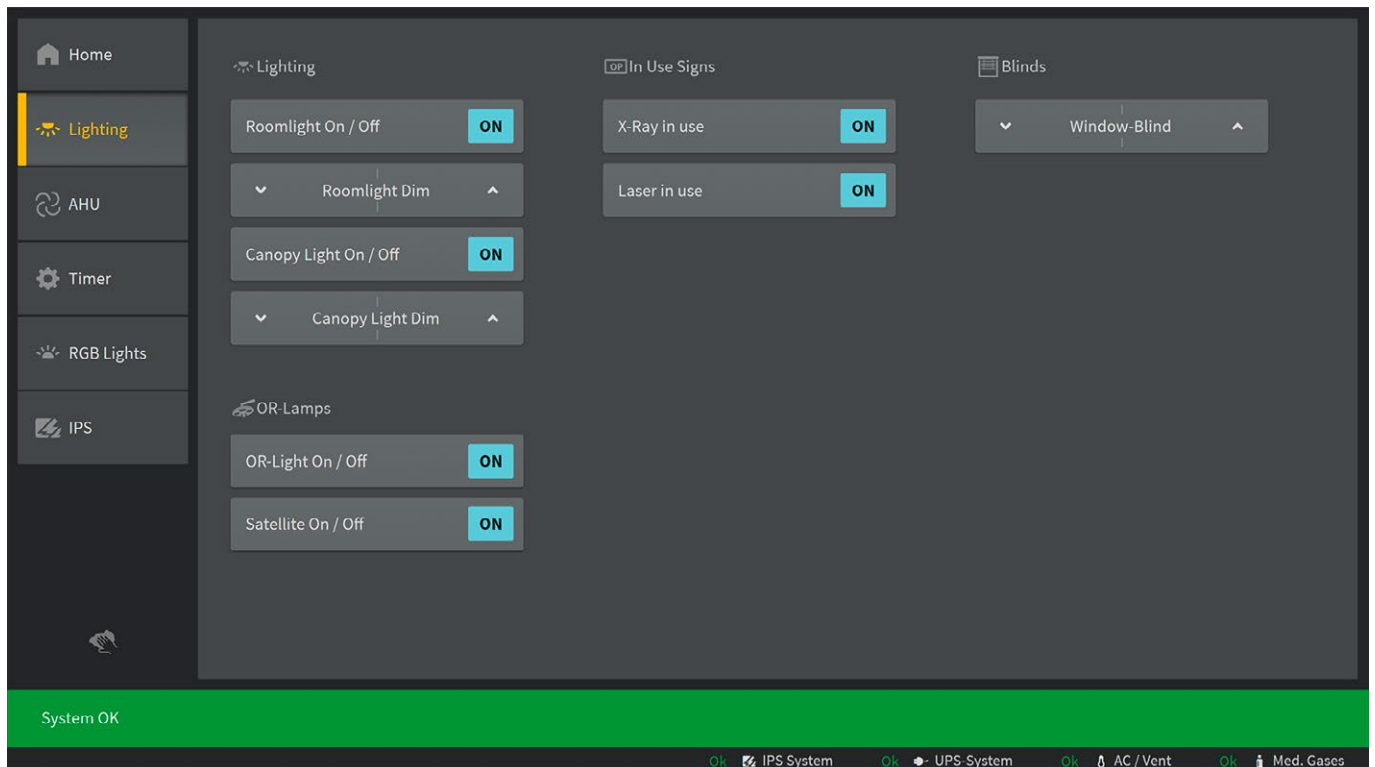

Hinweis:
Die unterschiedlichen Stile sind frei wählbar.

Stil: 3D-Dark

Stil: White

CP9xx – Mustervisualisierung

CP9xx – Mustervisualisierung

The screenshot displays the CP9xx control interface. On the left is a vertical navigation menu with icons for Home, Lighting, AHU (highlighted), Timer, RGB Lights, and IPS. The main area is divided into two sections: 'Ventilation' and 'Air Conditioning'. Under 'Ventilation', there are two toggle switches: 'Full UCV Mode' (ON) and 'Conventional Mode' (OFF). The 'Air Conditioning' section shows a temperature display with '0°C' and a vertical slider. Below this, three data boxes are visible: 'Pressure OR' (0bar), 'Temperature Corridor' (21,4°C), and 'Pressure Corridor' (0bar). A green status bar at the bottom indicates 'System OK'. At the very bottom, a row of system status indicators shows 'Ok' for 'IPS System', 'UPS System', 'AC / Vent', and 'Med. Gases'.

This screenshot shows the CP9xx control interface for the 'Timer' function. The left navigation menu is identical to the previous screenshot, with 'Timer' highlighted. The main area features two large digital displays: 'Timer 1' showing '00:0230' in green and 'Elapsed Timer' showing '02:1500' in orange. To the right of each display are three buttons: 'Start', 'Stop', and 'Reset'. At the bottom of the timer section, there are three control buttons: '+/- 1h', '+/- 1min', and '+/- 1sec'. A yellow banner in the top right corner reads 'Optional: Auf Anfrage'. The green 'System OK' status bar and the bottom system status indicators are also present.