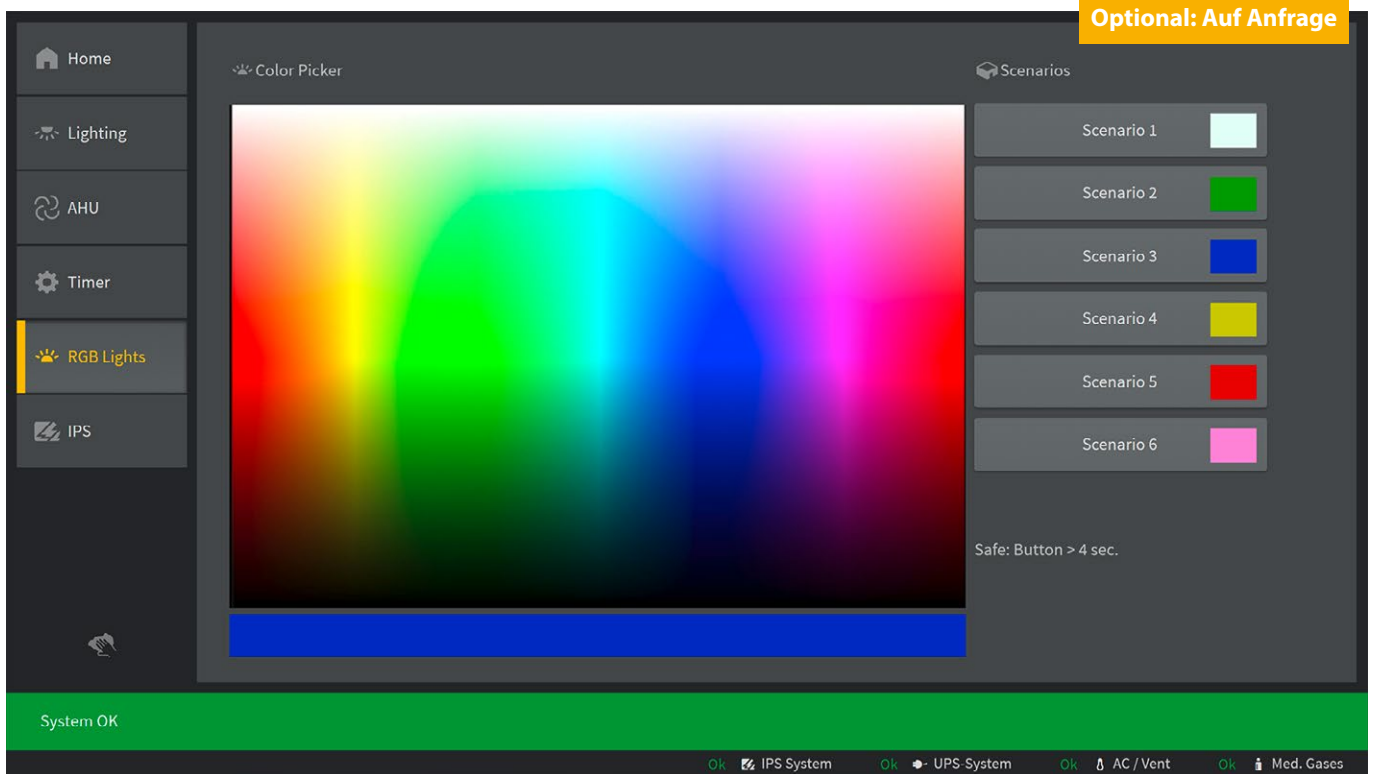

CP9xx – Mustervisualisierung